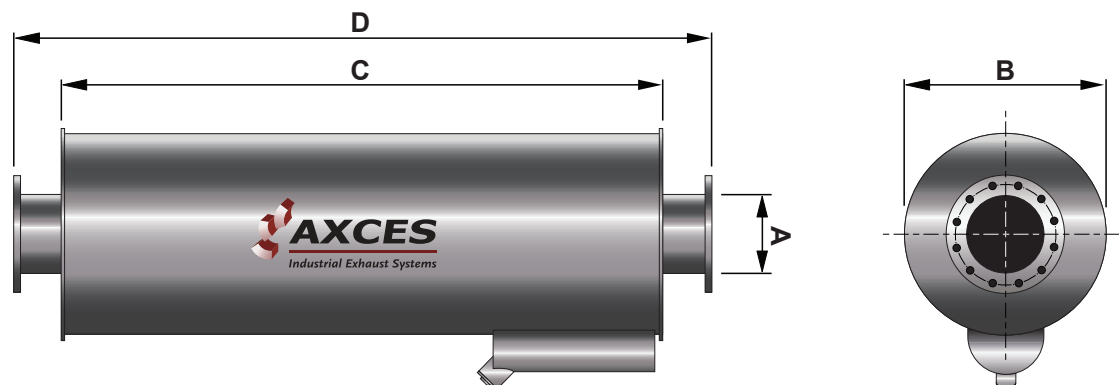

EXHAUST SILENCERS

Type ABS-IS

Damping level 20-25 dB(A) with integrated Spark Arrestor

| Article. No | A (inch) | NB (mm) | Pipe (mm) | B (mm) | C (mm) | D (mm) | Weight (mass) |
|-------------|----------|---------|-----------|--------|--------|--------|---------------|
| 13110000015 | 1.5" | 40 | 48.3 | 114 | 710 | 840 | 10 kg |
| 13110000020 | 2" | 50 | 60.3 | 143 | 870 | 1000 | 15 kg |
| 13110000025 | 2.5" | 60 | 76.1 | 172 | 1020 | 1150 | 20 kg |
| 13110000030 | 3" | 80 | 88.9 | 187 | 1120 | 1250 | 25 kg |
| 13110000040 | 4" | 100 | 114.3 | 243 | 1250 | 1420 | 45 kg |
| 13110000050 | 5" | 125 | 139.7 | 313 | 1300 | 1440 | 60 kg |
| 13110000060 | 6" | 150 | 168.3 | 376 | 1560 | 1710 | 90 kg |
| 13110000080 | 8" | 200 | 219.1 | 388 | 1850 | 2030 | 110 kg |
| 13110000100 | 10" | 250 | 273.0 | 584 | 2000 | 2250 | 250 kg |
| 13110000120 | 12" | 300 | 323.9 | 611 | 2250 | 2500 | 295 kg |
| 13110000140 | 14" | 350 | 355.6 | 671 | 2500 | 2750 | 350 kg |
| 13110000160 | 16" | 400 | 406.4 | 751 | 2750 | 3000 | 450 kg |
| 13110000180 | 18" | 450 | 457.2 | 851 | 3250 | 3500 | 500 kg |
| 13110000200 | 20" | 500 | 508.0 | 951 | 3750 | 4000 | 625 kg |