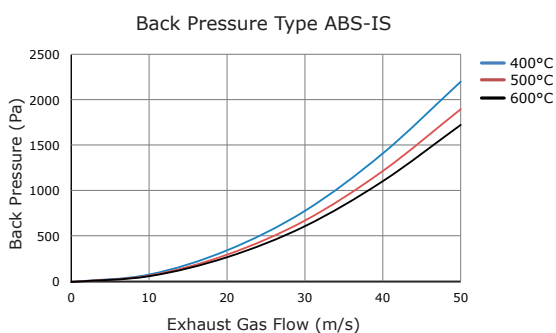

EXHAUST SILENCERS

Type ABS-IS

Damping level 20-25 dB(A) with integrated Spark Arrestor

| Article. No | A (inch) | NB (mm) | Pipe (mm) | B (mm) | C (mm) | D (mm) | Weight (mass) |
|-------------|----------|---------|-----------|--------|--------|--------|---------------|
| 13110000015 | 1.5" | 40 | 48.3 | 114 | 710 | 840 | 10 kg |
| 13110000020 | 2" | 50 | 60.3 | 143 | 870 | 1000 | 15 kg |
| 13110000025 | 2.5" | 60 | 76.1 | 172 | 1020 | 1150 | 20 kg |
| 13110000030 | 3" | 80 | 88.9 | 187 | 1120 | 1250 | 25 kg |
| 13110000040 | 4" | 100 | 114.3 | 243 | 1250 | 1420 | 45 kg |
| 13110000050 | 5" | 125 | 139.7 | 313 | 1300 | 1440 | 60 kg |
| 13110000060 | 6" | 150 | 168.3 | 376 | 1560 | 1710 | 90 kg |
| 13110000080 | 8" | 200 | 219.1 | 388 | 1850 | 2030 | 110 kg |
| 13110000100 | 10" | 250 | 273.0 | 584 | 2000 | 2250 | 250 kg |
| 13110000120 | 12" | 300 | 323.9 | 611 | 2250 | 2500 | 295 kg |
| 13110000140 | 14" | 350 | 355.6 | 671 | 2500 | 2750 | 350 kg |
| 13110000160 | 16" | 400 | 406.4 | 751 | 2750 | 3000 | 450 kg |
| 13110000180 | 18" | 450 | 457.2 | 851 | 3250 | 3500 | 500 kg |
| 13110000200 | 20" | 500 | 508.0 | 951 | 3750 | 4000 | 625 kg |