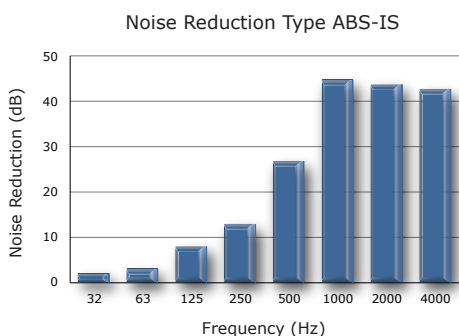

EXHAUST SILENCERS

Type ABS-IS

Damping level 20-25 dB(A) with integrated Spark Arrestor

| Article. No | A (inch) | NB (mm) | Pipe (mm) | B (mm) | C (mm) | D (mm) | Weight (mass) |
|-------------|----------|---------|-----------|--------|--------|--------|---------------|
| 13110000015 | 1.5" | 40 | 48.3 | 114 | 710 | 840 | 10 kg |
| 13110000020 | 2" | 50 | 60.3 | 143 | 870 | 1000 | 15 kg |
| 13110000025 | 2.5" | 60 | 76.1 | 172 | 1020 | 1150 | 20 kg |
| 13110000030 | 3" | 80 | 88.9 | 187 | 1120 | 1250 | 25 kg |
| 13110000040 | 4" | 100 | 114.3 | 243 | 1250 | 1420 | 45 kg |
| 13110000050 | 5" | 125 | 139.7 | 313 | 1300 | 1440 | 60 kg |
| 13110000060 | 6" | 150 | 168.3 | 376 | 1560 | 1710 | 90 kg |
| 13110000080 | 8" | 200 | 219.1 | 388 | 1850 | 2030 | 110 kg |
| 13110000100 | 10" | 250 | 273.0 | 584 | 2000 | 2250 | 250 kg |
| 13110000120 | 12" | 300 | 323.9 | 611 | 2250 | 2500 | 295 kg |
| 13110000140 | 14" | 350 | 355.6 | 671 | 2500 | 2750 | 350 kg |
| 13110000160 | 16" | 400 | 406.4 | 751 | 2750 | 3000 | 450 kg |
| 13110000180 | 18" | 450 | 457.2 | 851 | 3250 | 3500 | 500 kg |
| 13110000200 | 20" | 500 | 508.0 | 951 | 3750 | 4000 | 625 kg |